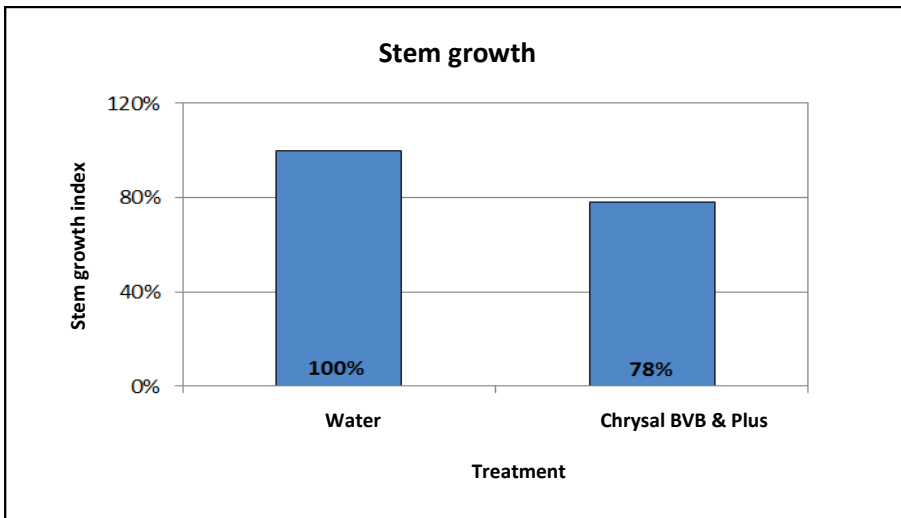

Test Results

The following graphs show the effect of Chrysal BVB & Plus on the vase life, leaf quality and stem growth of tulips compared to water alone.