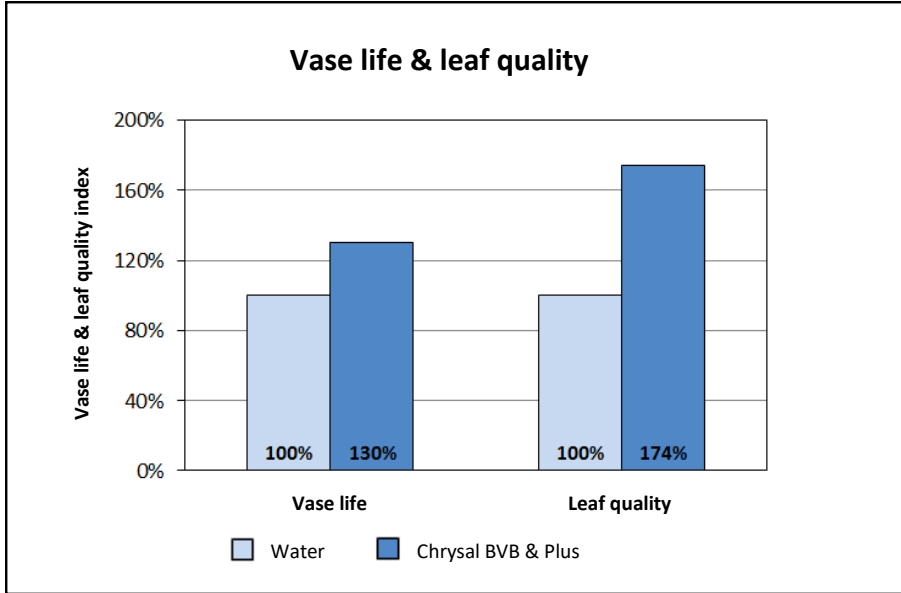

Test Results

The following graphs show the effect of Chrysal BVB & Plus on the vase life, leaf quality and stem growth of tulips compared to water alone.